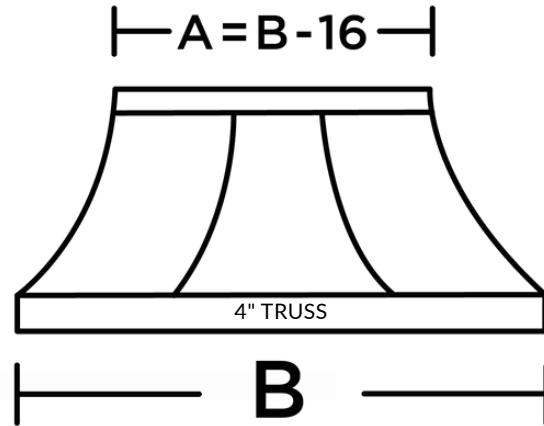

Bell Shape Awning

DESIGN YOUR AWNING ▼

MEASUREMENTS: ▼

Width (A): _____

Frame Drop/Height (B): _____

Scroll Drop (C): _____

Projection (D) _____

225.756.3266