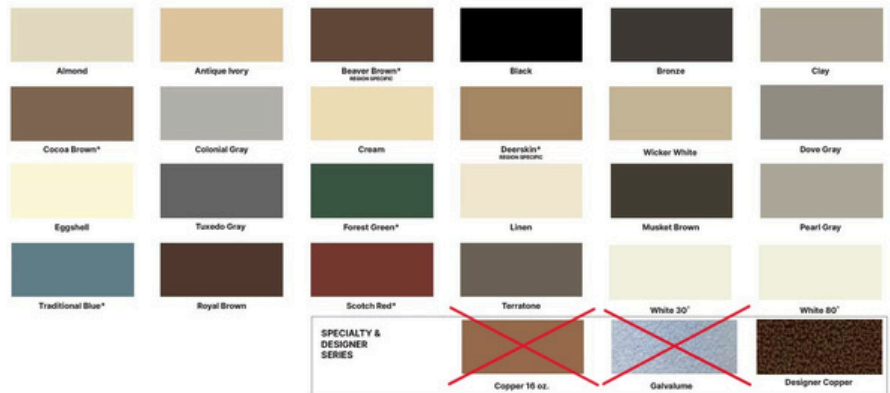

BAR
SCROLLS/
FRAME ONLY

ARCH
SCROLLS

CURVE
SCROLLS

DECORATIVE
SCROLLS

COLOR CHOICES:

Pre-Finished Aluminum Coil
Natural Copper Available Upon Request

225.756.3266

awningworld.com