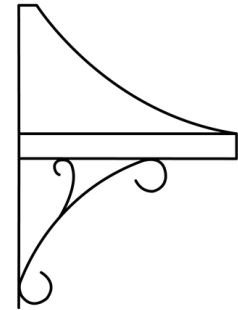

DECORATIVE
SCROLLS