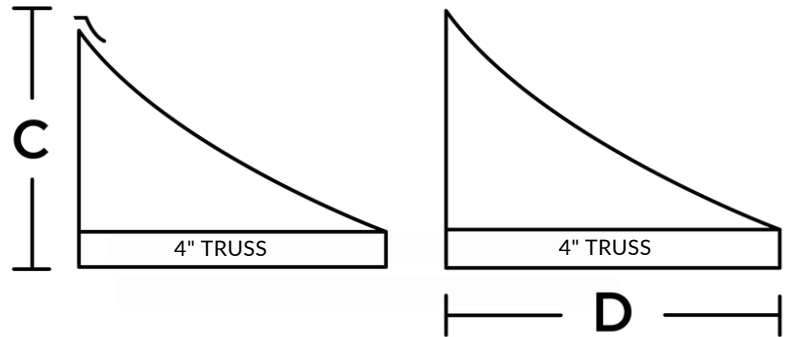

Bell Shape Awning

DESIGN YOUR AWNING ▼

MEASUREMENTS: ▼

Width (A): _____

Frame Drop/Height (B): _____

Scroll Drop (C): _____

Projection (D) _____

225.756.3266