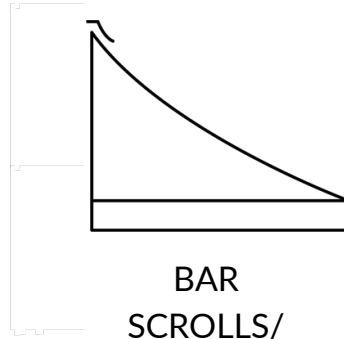

SCROLL OPTIONS:

BAR
SCROLLS/
FRAME ONLY